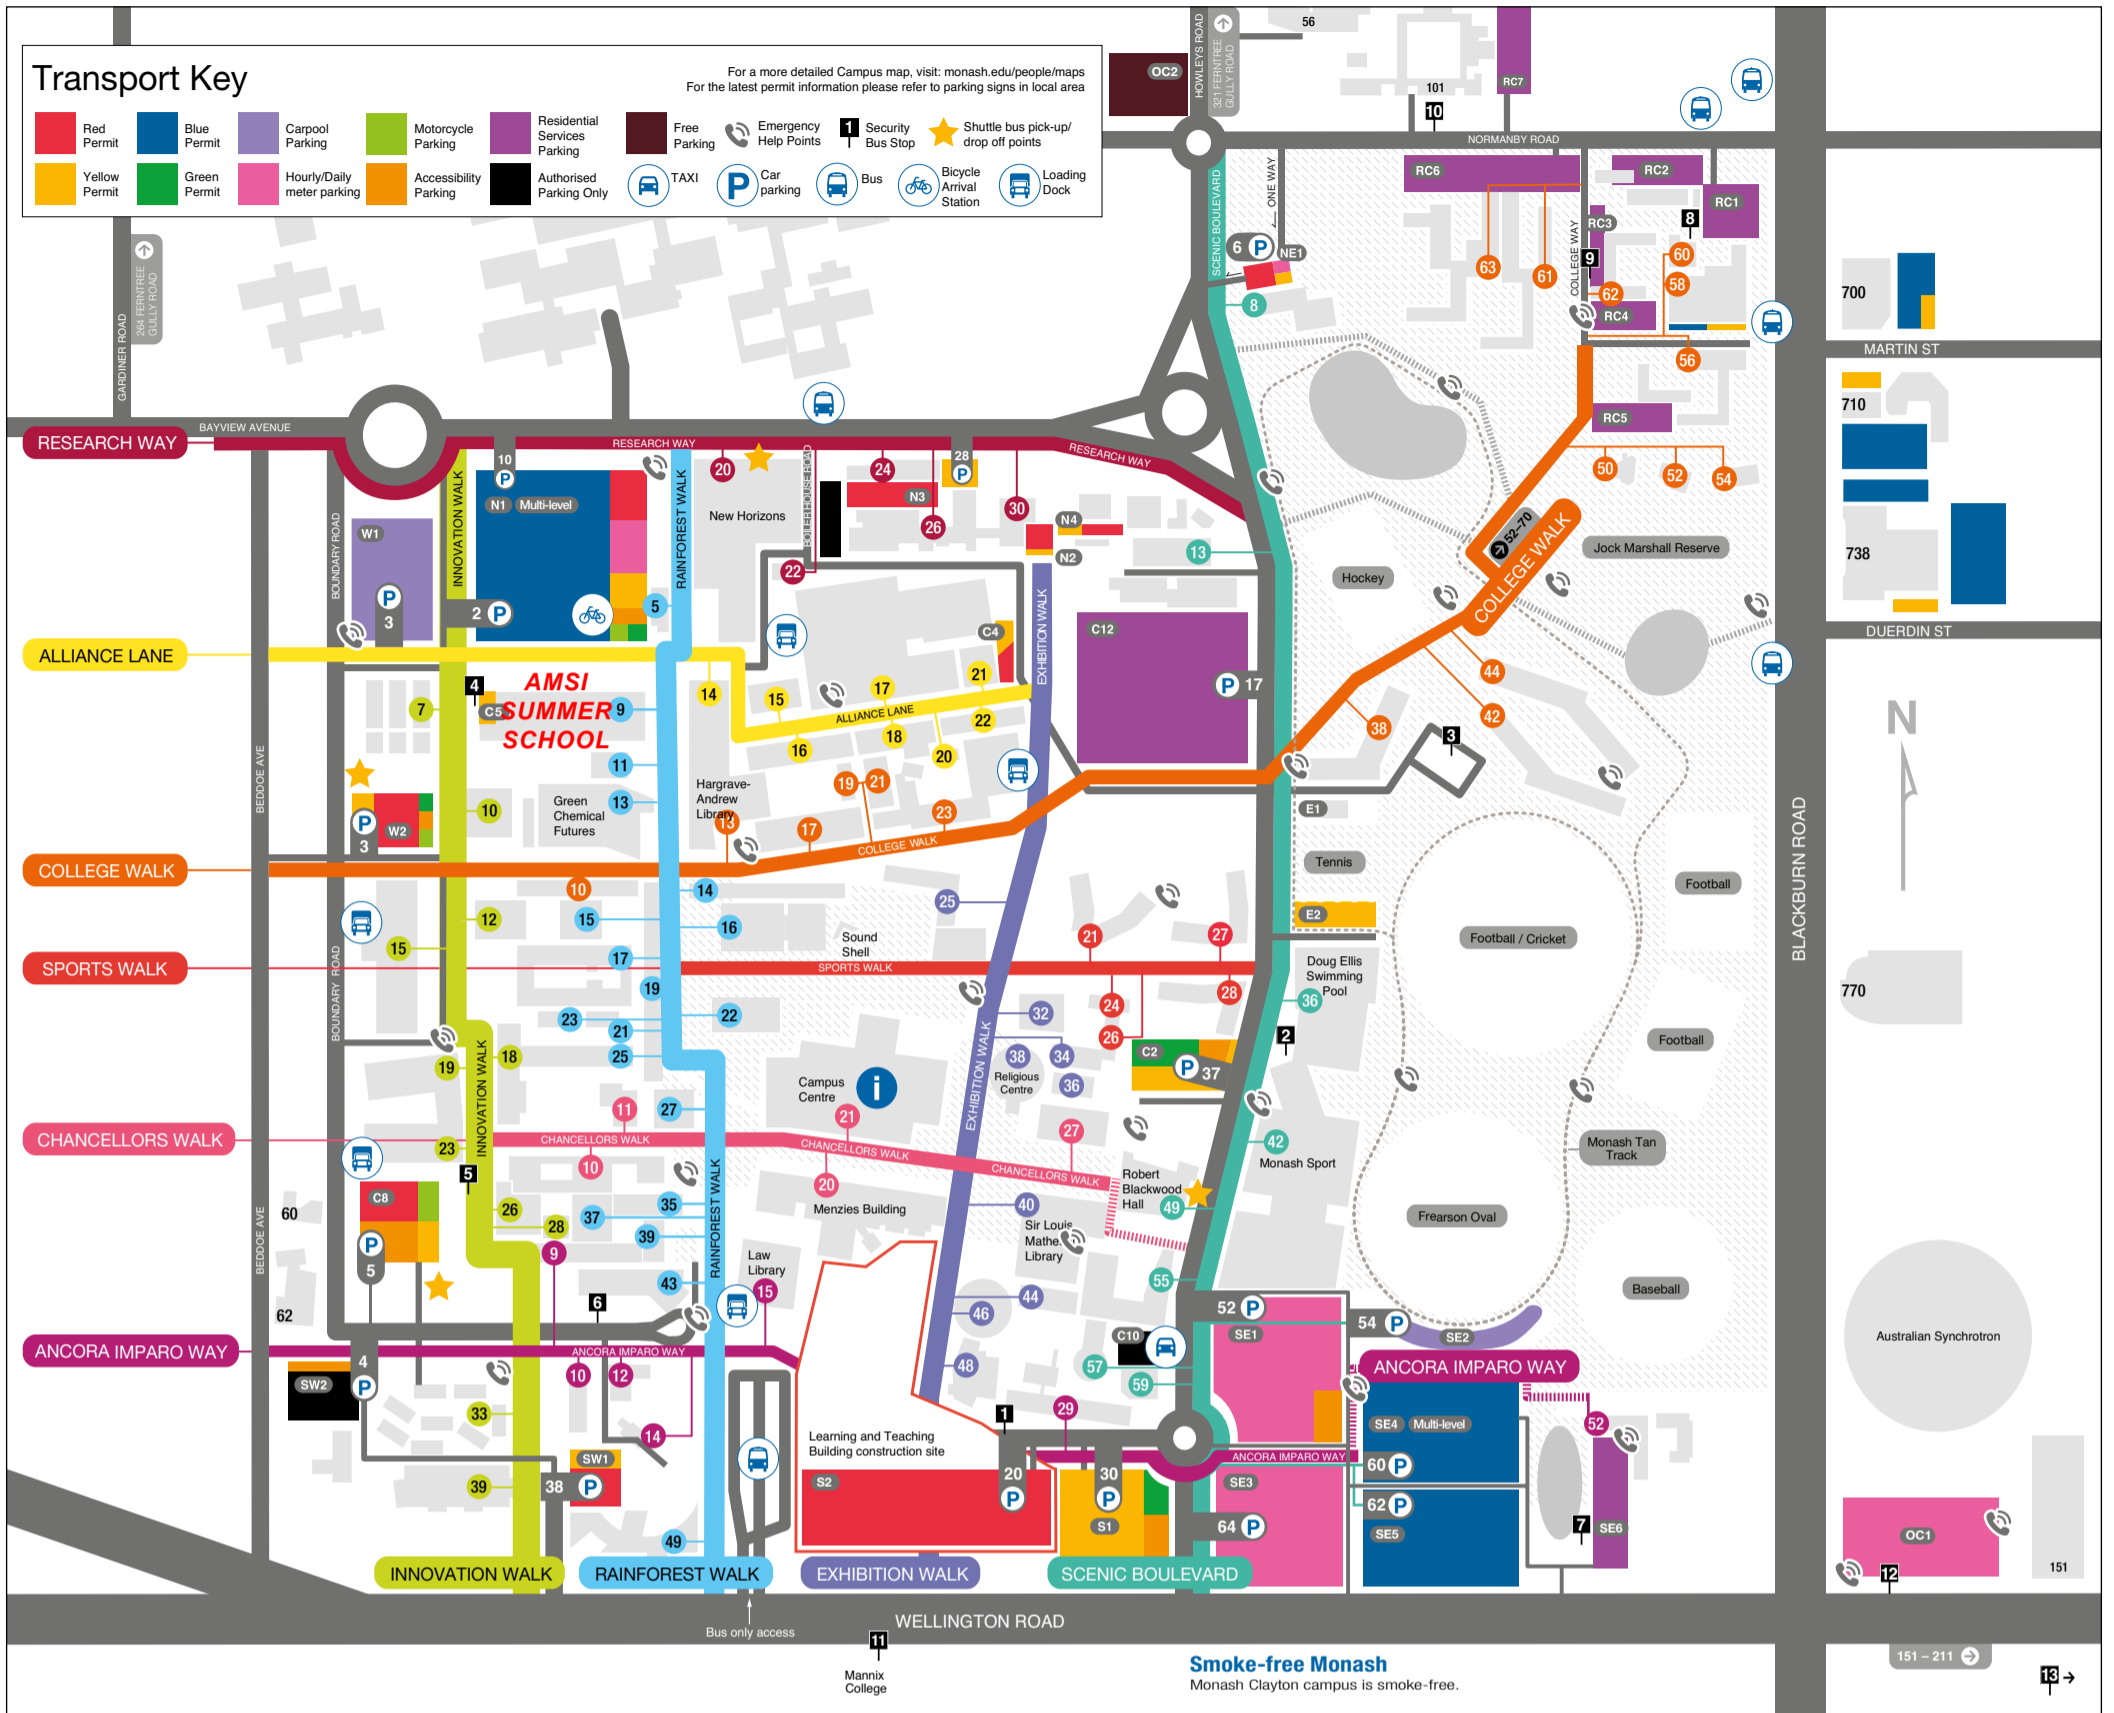

Monash University Clayton campus

Parking	Address
North West Car Parks enter via Forster Road, Gardiner Road and Bayview Avenue	
North One Multi-level – Ground level (N1)	10 Research Way
Casual hourly/daily ticket parking	
North One Multi-level – Upper levels (N1)	2 Innovation Walk
North Three (N3)	28 Research Way
West One (W1)	3 Alliance Lane
West Two (W2)	3 College Walk
North Two (N2)	30 Research Way
South West Car Parks	
Central Eight (C8)	5 Ancora Imparo Way
South-west One (SW1)	38 Innovation Walk
South-west Two (SW2)	4 Ancora Imparo Way
North East Car Parks enter via Howleys Road and Normanby Road	
Central Five (C5)	4 Innovation Walk
Central Twelve (C12)	17 Scenic Boulevard
East One (E1)	Scenic Boulevard
East Two (E2)	Scenic Boulevard
North Four (N4)	32 Research Way
North-east One (NE1)	6 Scenic Boulevard
North-east Two (NE2)	Residential Carpark 6
North-east Three (NE3)	Residential Carpark 7
North-east Four (NE4)	Residential Carpark 3
North-east Five (NE5)	Residential Carpark 1
North-east Six (NE6)	Residential Carpark 2
North-east Seven (NE7)	Residential Carpark 4
North-east Eight (NE8)	Residential Carpark 5
South East Car Parks enter via Wellington Road	
South Two (S2)	20 Ancora Imparo Way
Central Two (S2)	37 Scenic Boulevard
South One (S1)	30 Ancora Imparo Way
South-east One (SE1)	52 Scenic Boulevard
South-east Two (SE2)	54 Scenic Boulevard
South-east Three (SE3)	
Casual hourly/daily ticket parking	
South-east Four Multi-level (SE4)	64 Scenic Boulevard
South-east Five (SE5)	60 Scenic Boulevard
South-east Six (SE6)	62 Scenic Boulevard
	Residential Carpark 8
Off-Campus Car Parks	
Off-campus One (OC1)	Wellington Road/ Blackburn Road
Off-campus Two (OC2)	Howleys Road/ Normanby Road